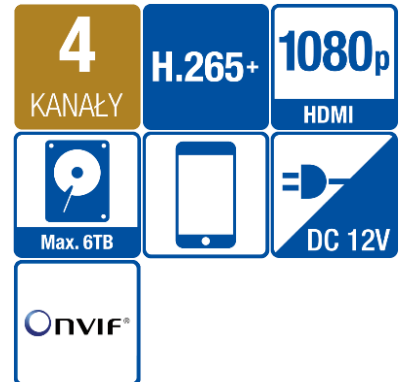

BCS-P-NVR0401-E-II

4 channel 1 HDD Network Video Recorder IP

- Support 4 IPC with maximum resolution 6Mpx
- Compression H.265+/H265/H.264+/H.264
- Max 40Mbps incoming, 40Mbps outgoing bandwidth
- Simultaneous video out HDMI(1920×1080) and VGA(1920×1080)
- Advanced video detection: motion detect, video loss, tampering
- Intelligent functions: face detect, intrusion, crossline, audio detect
- Support 1 HDD SATA up to 6TB
- 2×USB
- Audio output
- Web-service, support CMS (BCS Manager), mobile app BCS (iOS, android), P2P
- Power supply 12V DC

BCS-P-NVR0401-E-II

4 channel 1 HDD Network Video Recorder IP

Processor	Embedded processor
Operating system	LINUX
Functionality	Real-time view, record, playback, backup, remote access
System control	Mouse, network
IP channels	4
Video out	1xHDMI 1080P, 1xVGA 1080P
Display	HDMI: 1920x1080p/60Hz, 1920x1080p/50Hz, 1600x1200/60Hz, 1280x1024/60Hz, 1280x720/60Hz, 1024x768/60Hz VGA: 1920x1080p/60Hz, 1920x1080p/50Hz, 1600x1200/60Hz, 1280x1024/60Hz, 1280x720/60Hz, 1024x768/60Hz
Multi-screen display	HDMI/VGA: 1/4 Corridor mode: 3/4
Record resolution	6MP/5MP/4MP/3MP/1080p/960p/720p/D1/2CIF/CIF
Bandwidth	Incoming: 40Mbps, Outgoing: 40Mbps
Limits	1 x 6MP@20, 1 x 5MP@30, 2 x 4MP@25, 2 x 3MP@30, 4 x 1080p@25
Video compression	H.265+/H.265/H.264+/H.264
Synchronous playback	1/4
Backup	Flash drive(USB) / Network download
Network interface	1 Port RJ-45 (10/100M)
Remote access	128
Compatibility	Onvif
Protocols	HTTP, HTTPS, TCP/IP, IPv4/IPv6, UPnP, RTSP,UDP, SMTP, FTP, NTP, DHCP, DNS, PPPoE, P2P
HDD drive	1xSATA max 6TB
Interfaces	2xUSB2.0
Power supply	12V DC, Power consumption <9W (without HDD)
Working environment	-10°C ~+55°C / 10~90%RH
Dimensions and weight	1U 260x240x44mm (WxDxH) 1kg(without HDD)