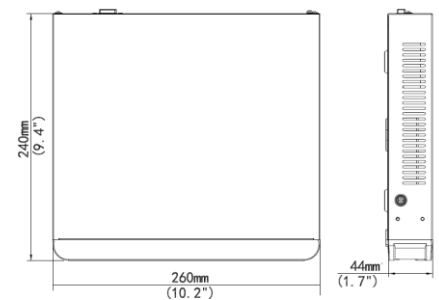

BCS-P-NVR0401-E-II

4 channel 1 HDD Network Video Recorder IP

- Support 4 IPC with maximum resolution 6Mpx
- Compression H.265+/H265/H.264+/H.264
- Max 40Mbps incoming, 40Mbps outgoing bandwidth
- Simultaneous video out HDMI(1920×1080) and VGA(1920×1080)
- Advanced video detection: motion detect, video loss, tampering
- Intelligent functions: face detect, intrusion, crossline, audio detect
- Support 1 HDD SATA up to 6TB
- 2×USB
- Audio output
- Web-service, support CMS (BCS Manager), mobile app BCS (iOS, android), P2P
- Power supply 12V DC

BCS-P-NVR0401-E-II

4 channel 1 HDD Network Video Recorder IP

Processor	Embedded processor
Operating system	LINUX
Functionality	Real-time view, record, playback, backup, remote access
System control	Mouse, network
IP channels	4
Video out	1xHDMI 1080P, 1xVGA 1080P
Display	HDMI: 1920x1080p/60Hz, 1920x1080p/50Hz, 1600x1200/60Hz, 1280x1024/60Hz, 1280x720/60Hz, 1024x768/60Hz VGA: 1920x1080p/60Hz, 1920x1080p/50Hz, 1600x1200/60Hz, 1280x1024/60Hz, 1280x720/60Hz, 1024x768/60Hz
Multi-screen display	HDMI/VGA: 1/4 Corridor mode: 3/4
Record resolution	6MP/5MP/4MP/3MP/1080p/960p/720p/D1/2CIF/CIF
Bandwidth	Incoming: 40Mbps, Outgoing: 40Mbps
Limits	1 x 6MP@20, 1 x 5MP@30, 2 x 4MP@25, 2 x 3MP@30, 4 x 1080p@25
Video compression	H.265+/H.265/H.264+/H.264
Synchronous playback	1/4
Backup	Flash drive(USB) / Network download
Network interface	1 Port RJ-45 (10/100M)
Remote access	128
Compatibility	Onvif
Protocols	HTTP, HTTPS, TCP/IP, IPv4/IPv6, UPnP, RTSP,UDP, SMTP, FTP, NTP, DHCP, DNS, PPPoE, P2P
HDD drive	1xSATA max 6TB
Interfaces	2xUSB2.0
Power supply	12V DC, Power consumption <9W (without HDD)
Working environment	-10°C ~+55°C / 10~90%RH
Dimensions and weight	1U 260x240x44mm (WxDxH) 1kg(without HDD)